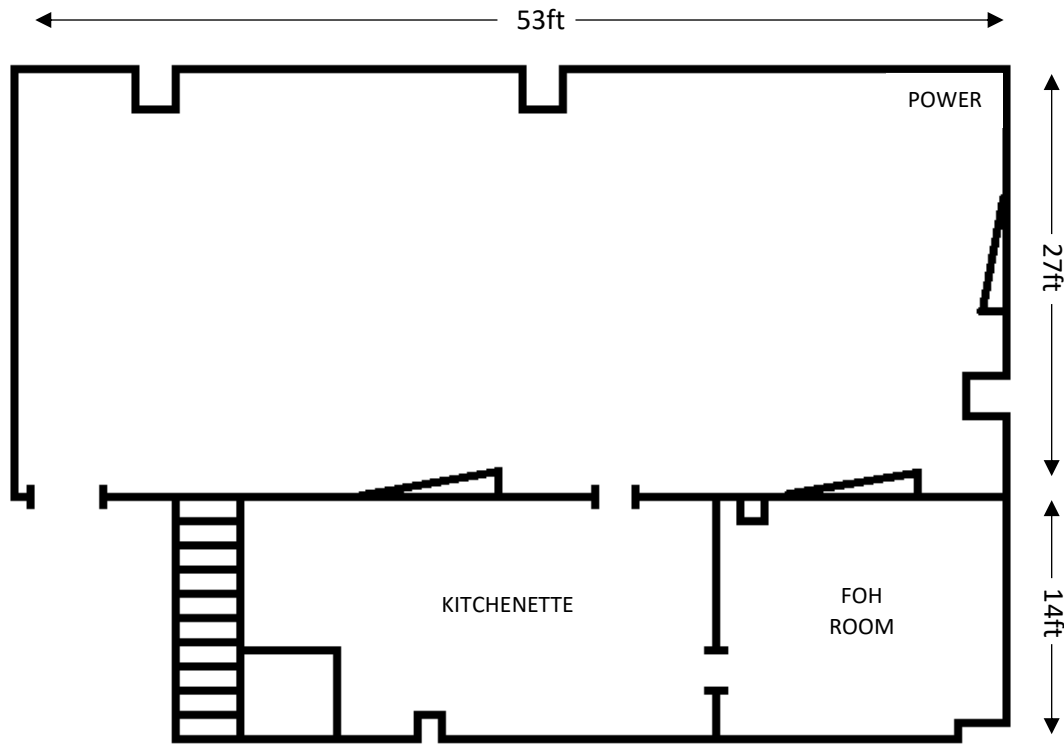

STUDIO 3 DOWNSTAIRS